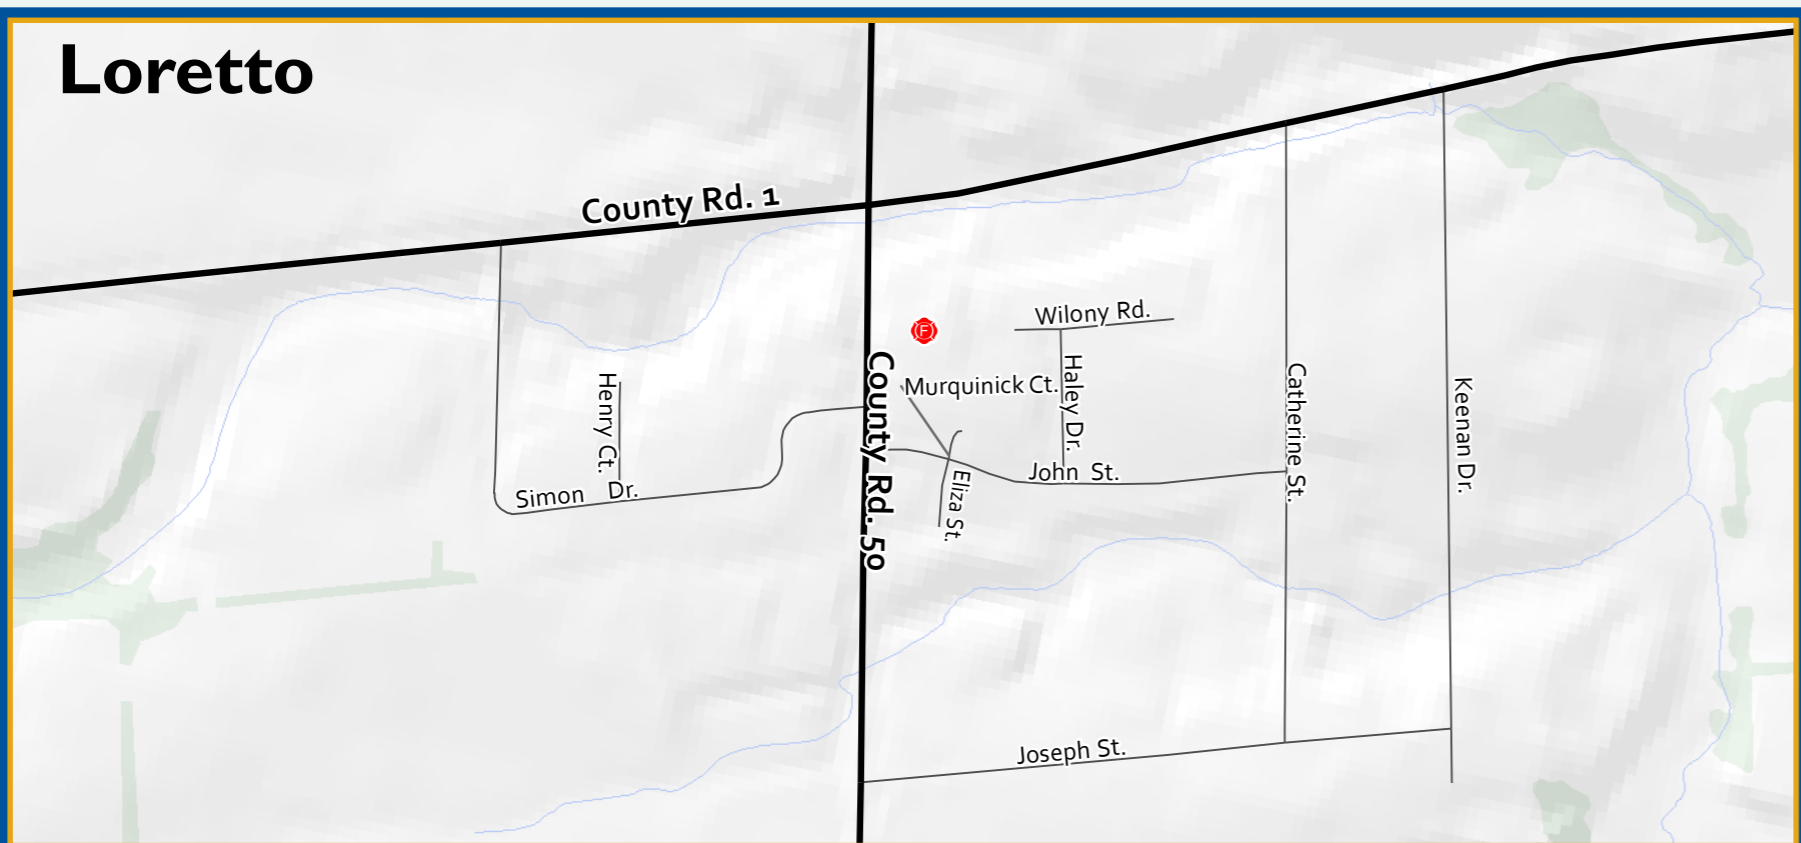

Township of Adjala-Tosorontio Street Map

COUNTY OF SIMCOE
For the Greater Good

0 1.5 3 km

GIS
GEOGRAPHICAL INFORMATION SYSTEMS

This map, either in whole or in part, may not be reproduced without the written authority from the County of Simcoe.
Copyright © County of Simcoe
Land Information Network Cooperative - LINC 2011
Produced in part under license from the City of Barrie & Orillia, the Ontario Ministry of Natural Resources (Copyright - OpenStreetMap 2014), CTraxx Enterprise Inc. and its suppliers. All rights reserved.
THIS IS NOT A PLAN OR SURVEY.
For information call (705) 726-9100 or visit www.simcoe.ca

**Roads shown may not be maintained by municipality.
Insets do not define Official Plan Settlement Areas**