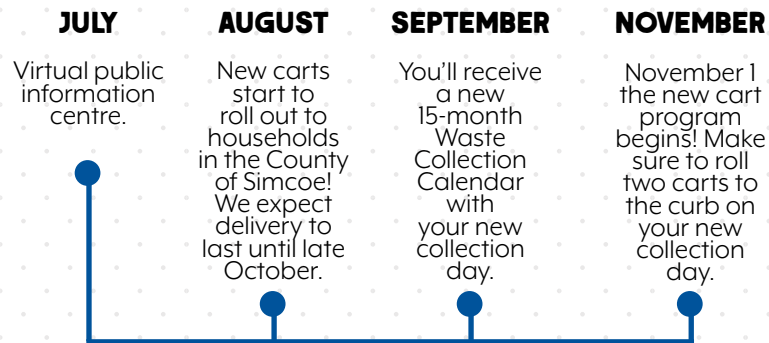

THE NEW, EASY AND SAFE SOLUTION TO CURBSIDE WASTE COLLECTION STARTS NOVEMBER 1

The County of Simcoe is joining leading municipalities across North America in utilizing an automated cart system starting this November 1. Eligible residents and businesses will receive three new carts for garbage, recycling and organic materials between August and October. Your current recycling and green bins can be brought to a County landfill free of charge after November 1, or you may wish to utilize them for other storage purposes.

SO MANY BENEFITS!

- On average, vertical carts use up to 50% less floor space to store an equivalent volume of waste
- Consolidate a variety of smaller bins, bags, and containers into three carts
- Cut down on lifting and trips to the curb; roll just two carts to the curb each week
- Better for the environment with more room for organics
- Lids on all carts protect against windblown litter and impacts from critters
- Safer for everyone with touchless automated collection
- Carts improve collection service, reducing potential for collection misses and impacts

COMING SOON TO A CURB NEAR YOU