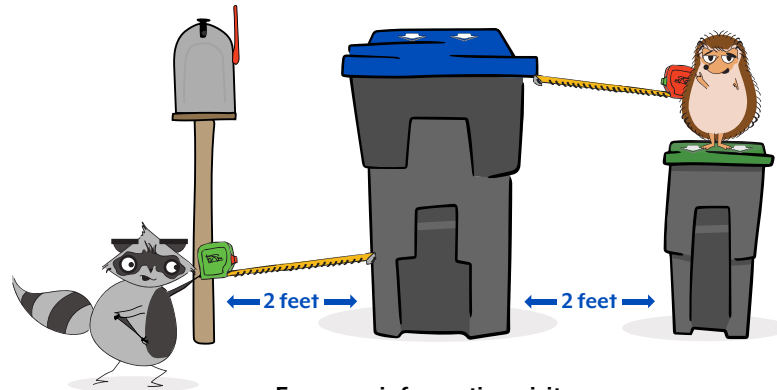

MIKE
Facebook

I personally love the larger bins. And I have a long, gravel driveway. The smaller bins take lots of work bringing them back and forth.

KRISTAN
Facebook

GET ROLLING...

- Starting November 1, roll out carts on your new collection day by 7 a.m. The new collection schedule will be communicated in fall 2021. Please note collection times will vary for several weeks as routing is optimized
- Place carts on level surface within eight feet of the travelled portion of the road, avoiding low-hanging branches
- Face the front of the carts toward the street and handles toward your house
- Do not overstuff carts, fill loosely, ensure lid is fully closed
- Do not use bungee cords or other items to keep the cart lids closed

FOLLOW THE RULES OF 2

- ✓ Roll out 2 carts weekly
- ✓ Keep 2 feet apart
- ✓ Keep 2 feet from other objects
- ✓ Point 2 arrows toward the street

For more information visit
CARTS.SIMCOE.CA

DOWNLOAD THE APP.