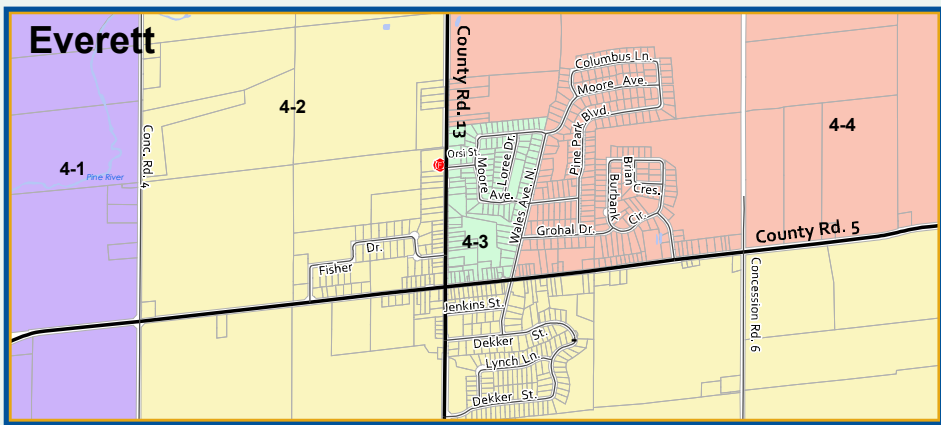

Township of Adjala-Tosorontio

WARD & POLL MAP