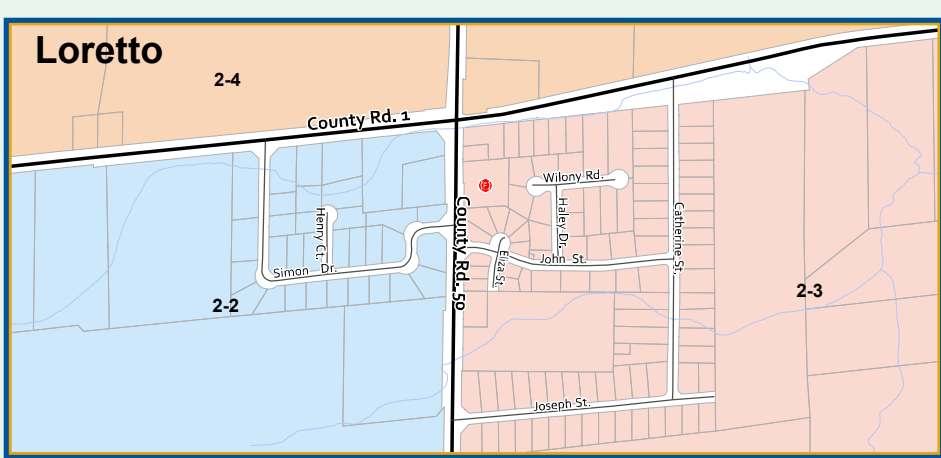

Township of Adjala-Tosorontio

WARD & POLL MAP