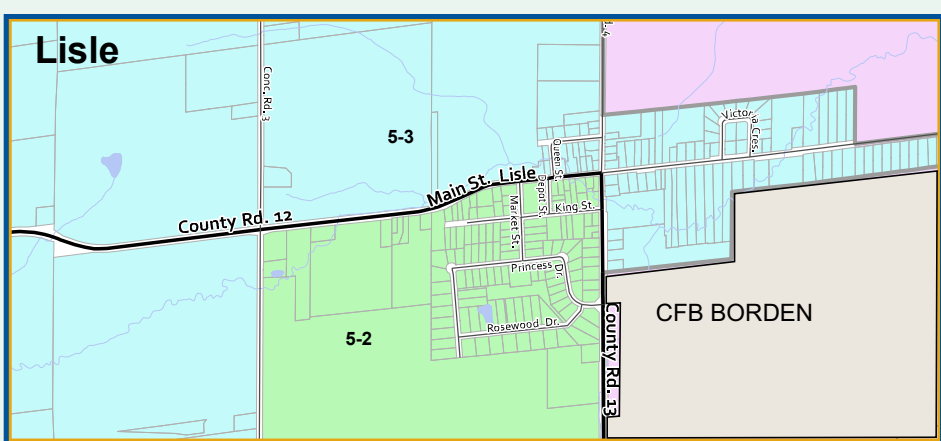

Township of Adjala-Tosorontio

WARD & POLL MAP