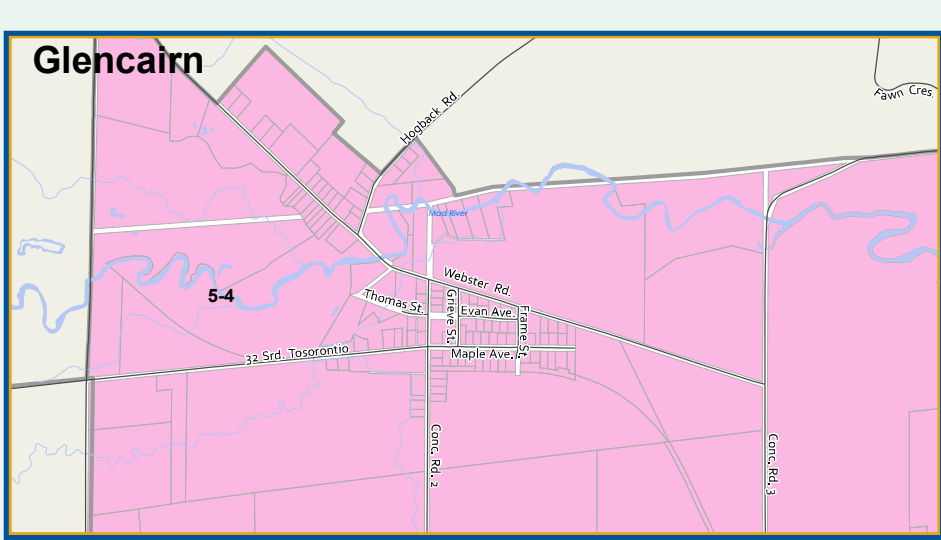

Township of Adjala-Tosorontio

WARD & POLL MAP