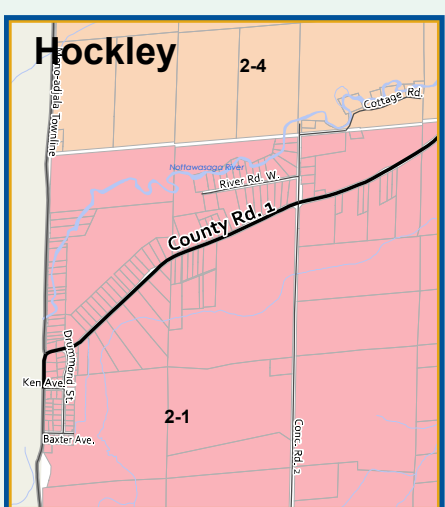

Township of Adjala-Tosorontio

WARD & POLL MAP