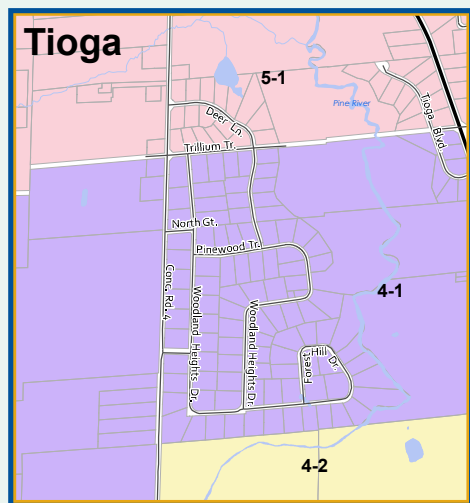

Township of Adjala-Tosorontio

WARD MAP 2018-2022 Council Term