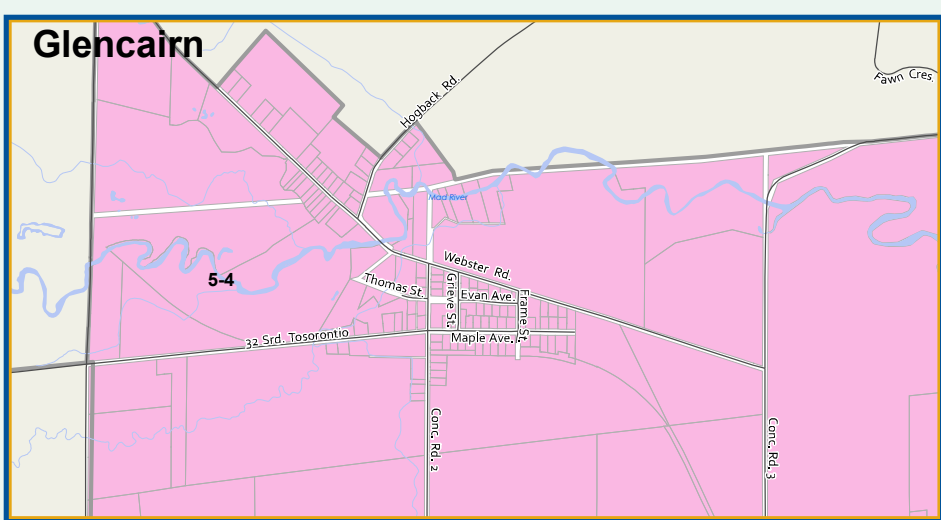

Township of Adjala-Tosorontio

WARD MAP 2018-2022 Council Term