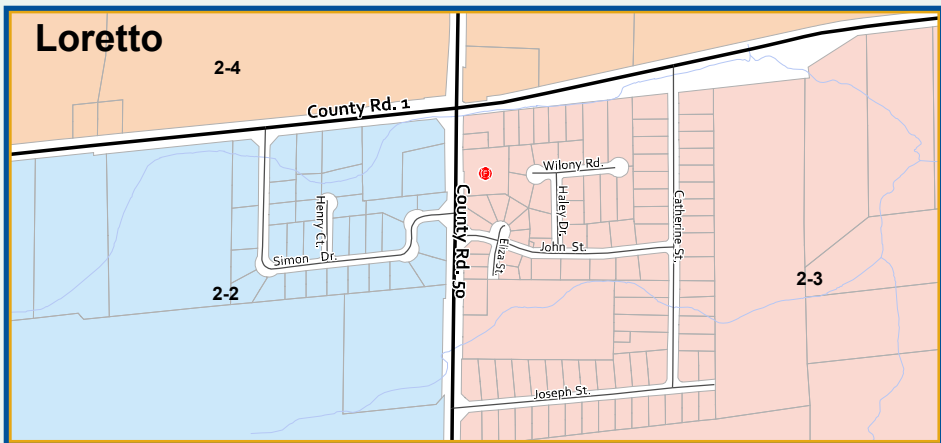

Township of Adjala-Tosorontio

WARD MAP 2018-2022 Council Term