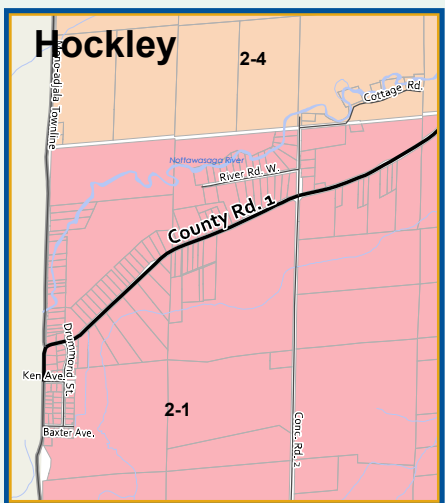

Township of Adjala-Tosorontio

WARD MAP 2018-2022 Council Term