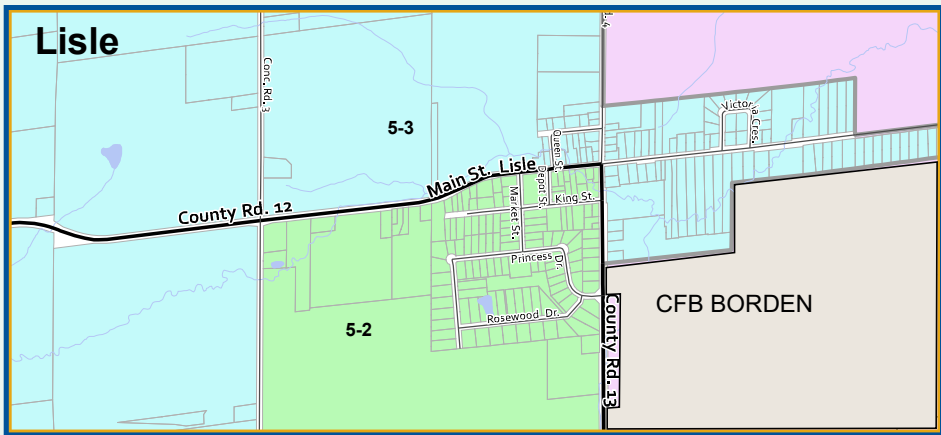

Township of Adjala-Tosorontio

WARD MAP 2018-2022 Council Term