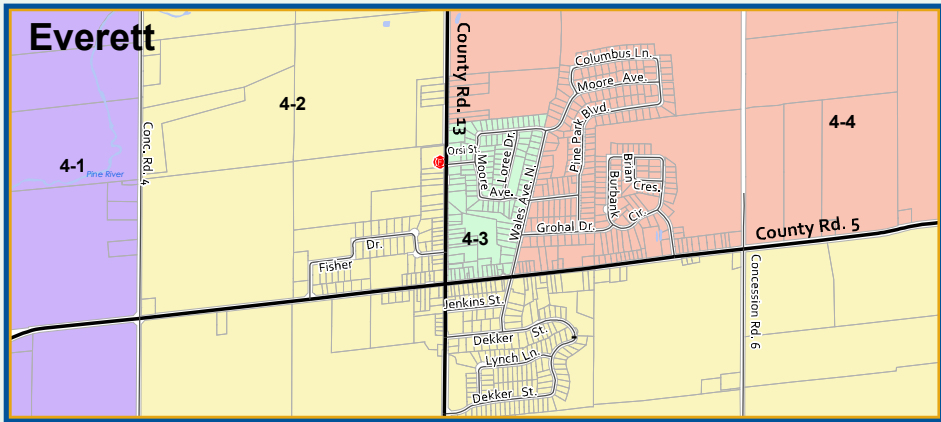

Township of Adjala-Tosorontio

WARD MAP 2018-2022 Council Term